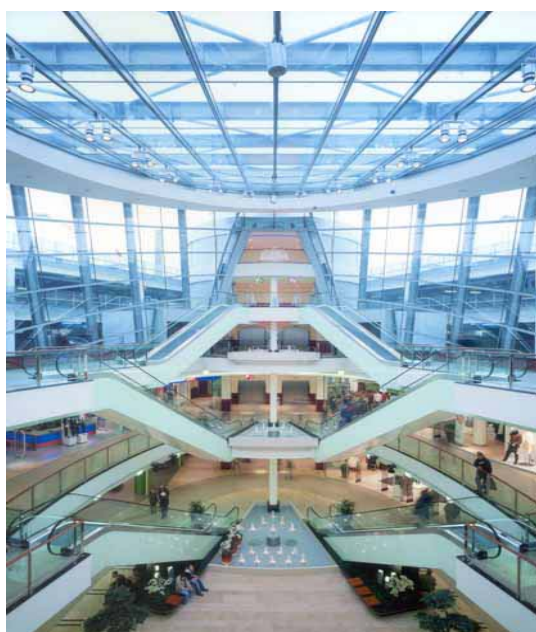

## Phoenix Center, Hamburg

### Project data

<b>Location:</b>	Hamburg, Germany
<b>Installation area:</b>	Shopping mall
<b>Type:</b>	18 x VELINO FT 923
<b>Rise:</b>	3.50 m – 5.00 m
<b>Angle of inclination:</b>	30° and 35°
<b>Nominal step width:</b>	5 EK / 1000 mm and 4 EK / 800 mm
<b>Special features:</b>	balustrade height 1100 mm, inlays in landing areas, back lacquered glass outer cladding, stainless steel skirt, corresponding joints of balustrade, skirt and outer cladding, skirt band lighting