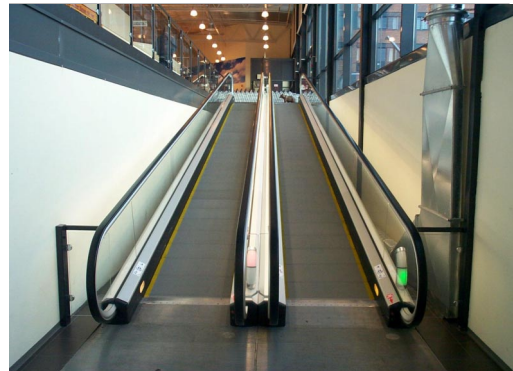

Thyssen-Reference

Shopping Centre „Centra Mat“ in Oslo

Project data

Location:	Oslo / Norway
Installation area:	Shopping Centre
Type:	Orinoco FS882
Quantity:	2 passenger conveyors
Rise:	2.75 m
Angle of inclination:	12°
Nominal width:	1000 mm
Sales representative:	Thyssen Rulletrapper A/S, Norway
Special features:	New traffic light design at the upper and lower end, comb plate lighting