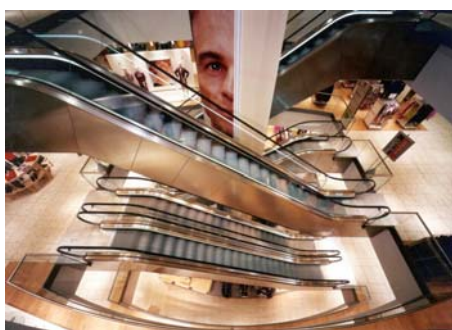

Thyssen Reference

The C&A retail store at the new Ku'dammeck

Project Data

Location:	Berlin / Germany
Installation area:	Shopping Centre
Type:	Velino FT 823
Quantity:	7 escalators
Rise:	4.34 m up to 4.40 m
Angle of inclination:	35°
Nominal width:	800 mm (4EK)
Sales representative:	Thyssen Fahrtreppen GmbH - Sales office Northeast Berlin / Germany

Special features: Tarsias made of brass for storey marking, outer cladding made of stainless steel with halogen lamps on the undersides, frequency-voltage converter with switching from stand-by (0.2 m/s) to nominal operating speed (0.5 m/s), skirt band lighting